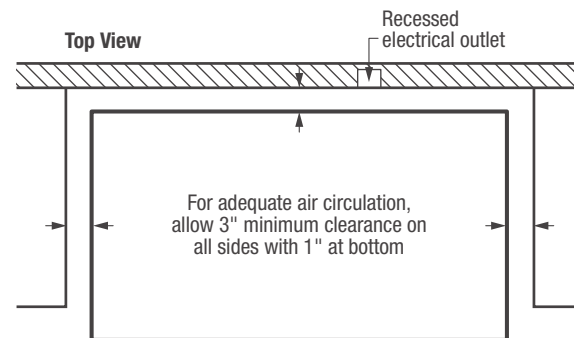

Features	
Defrost	Manual
Adjustable Temperature Control	Yes
Interior Lighting	LED
SpaceWise® Sliding Plastic Basket with Colour-Coordinated Clips	1
Food Organization System	
Defrost Water Drain	Yes
Lid Handle	Yes
Lock with Pop-Out Key	Yes
Power-On Light	Yes
Certifications	
CSA Rating	Household
Specifications	
Total Capacity (Cu. Ft.)	15.6
Annual Energy (kWH)	306
Annual Energy Cost (.12/kWH)	47
Power Supply Connection Location	Left Bottom Rear
Voltage Rating	115V / 60Hz / 5A
Connected Load (kW rating) @ 115 Volts¹	.6
Amps @ 115 Volts	5
Minimum Circuit Required (Amps)	15
Shipping Weight (Approx.)	172 Lbs.

¹An electrical supply with grounded three-prong receptacle is required. The power supply circuit must be installed in accordance with current local codes & ordinances.

NOTE: For planning purposes only. Always consult local and national electric codes. Refer to Product Installation Guide for detailed installation instructions on the web at frigidaire.ca.

Product Dimensions	
A - Height (Including Lid)	34-3/8"
B - Width	55-3/4"
C - Depth	29-1/2"
Height with Lid Open 90°	60-5/8"

Accessories information available on the web at frigidaire.ca